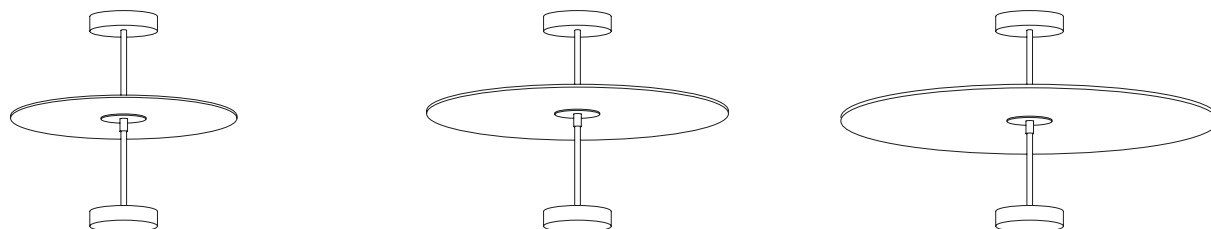

Blind stem

Ø18 x H97

Ø18 x H52

Finiture / Finishes

Struttura / Structure

Nero opaco
Matt black

Oro opaco
Matt gold

Feel

Blu scuro
Dark blue

Petrolio
Petroleum

Mattone
Brick

Sabbia
Sand

Grigio chiaro
Light grey

Verde scuro
Dark green

1831-23 LARGE STEM

Massimo 3 dischi / 3 discs max : 1 Large max, 2 Medium max, 3 Small max

1831-22 MEDIUM STEM

Massimo 2 dischi / 2 discs max : 1 Large max, 2 Medium max, 2 Small max

1831-21 MINI STEM

Massimo 1 disco / 1 disc max : 1 Large max, 1 Medium max, 1 Small max

1831-98 MEDIUM BLIND STEM